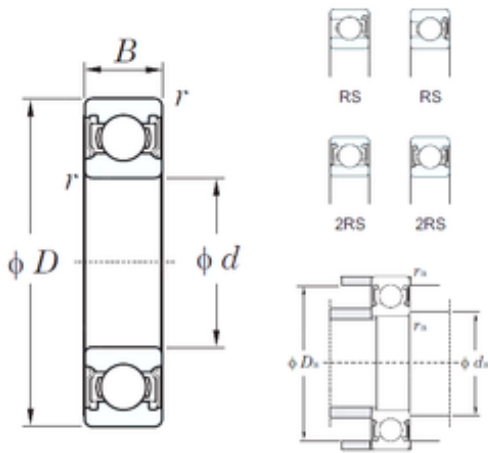

China Im8uu Bearing Supplier

6301-2RS Ball Bearings 6301 6302 6303 6305
 6306 6307 2RS C3 SKF NSK Koyo Motor
 Motorcycle Auto Bearings

Bearing No. 6301-2RS

Size	12x37x12 mm
Bore Diameter	12 mm
Outer Diameter	37 mm
Width	12 mm
d	12 mm
D	37 mm
B	12 mm
C	12 mm
r min.	1 mm
da min.	17 mm
da max	17,5 mm
Da max.	32 mm
ra max.	1 mm
Weight	0,06 Kg
Basic dynamic load rating (C)	9,7 kN
Basic static load rating (C0)	4,2 kN
(Grease) Lubrication Speed	15000 r/min

6301-2RS Bearing 2D drawings and 3D CAD models