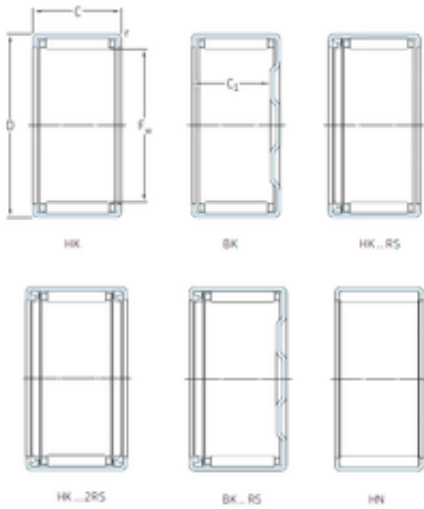

# China Im8uu Bearing Supplier

Needle Roller Bearings SKF NSK Timken  
 HK1012 HK1014 HK1016 HK1514 HK1518  
 HK1614 HK1618 HK1814 HK1816 HK2014  
 HK2016

Bearing No. HK1012

Size	10x14x12 mm
Bore Diameter	10 mm
Outer Diameter	14 mm
Width	12 mm
Fw	10 mm
D	14 mm
C	12 mm
Weight	0,0048 Kg
Basic dynamic load rating (C)	5,39 kN
Basic static load rating (C0)	6,95 kN
Fatigue load limit (Pu)	0,78
Reference speed	18000 r/min

HK1012 Bearing 2D drawings and 3D CAD models